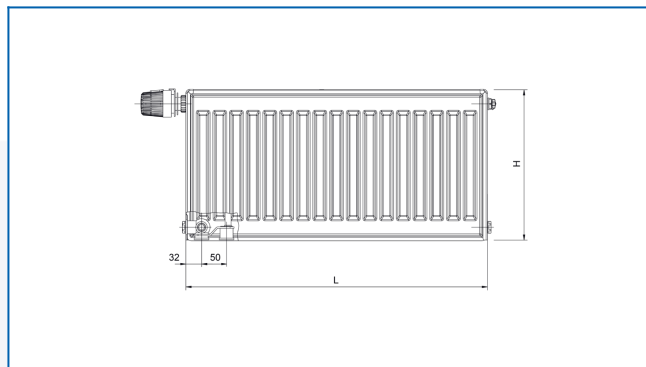

RADIK MATERNELLE VKL

Steel panel radiator with left bottom connection for nursery schools

Entered filters

Heat output: $t_1: 75\text{ °C} \mid t_2: 65\text{ °C} \mid t_i: 20\text{ °C} \mid \Delta t: 50\text{ °C}$