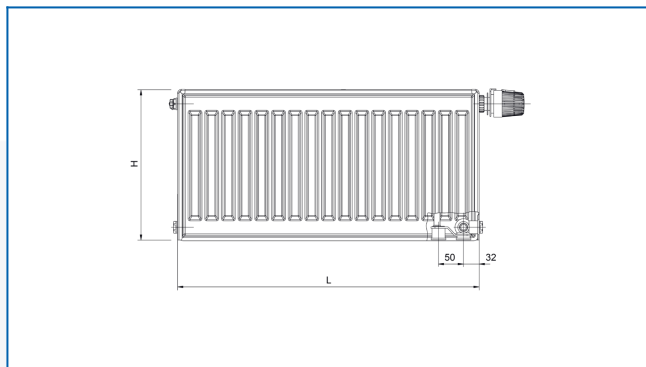

RADIK MATERNELLE VK

Steel panel radiator with right bottom connection for nursery schools

Entered filters

Heat output: $t_1: 75\text{ °C}$ | $t_2: 65\text{ °C}$ | $t_r: 20\text{ °C}$ | $\Delta t: 50\text{ °C}$