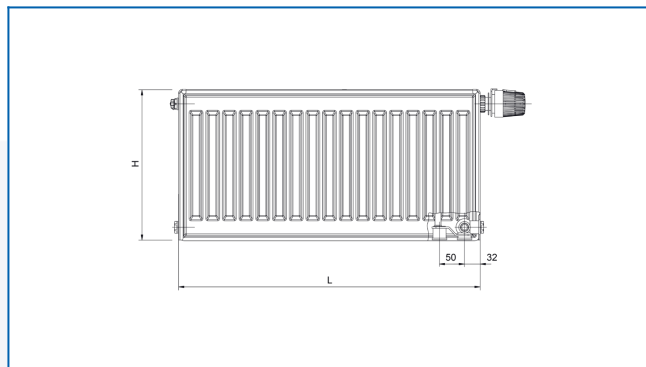

RADIK MATERNELLE VK

Steel panel radiator with right bottom connection for nursery schools

Entered filters

Heat output: $t_1: 75\text{ °C} \mid t_2: 65\text{ °C} \mid t_i: 20\text{ °C} \mid \Delta t: 50\text{ °C}$