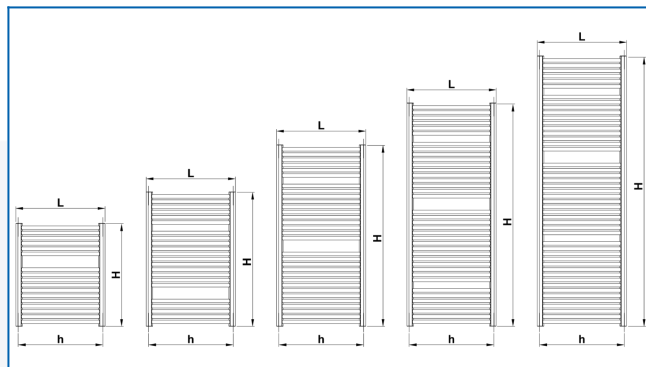

KORALUX RONDO MAX

Luxurious towel rail radiators for maximum heat output with bottom side connection

Entered filters

Heat output: $t_1: 75\text{ °C}$ | $t_2: 65\text{ °C}$ | $t_r: 20\text{ °C}$ | $\Delta t: 50\text{ °C}$