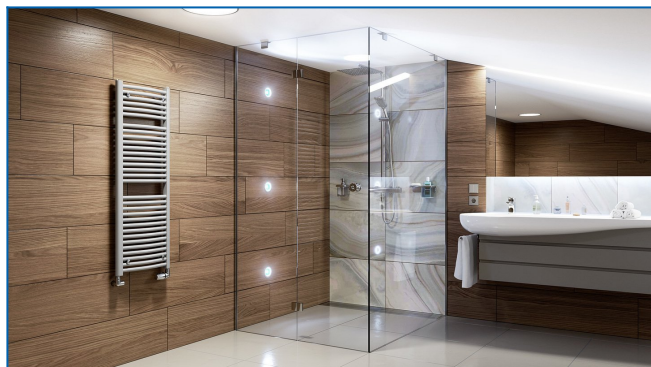

KORALUX RONDO MAX

Luxurious towel rail radiators for maximum heat output with bottom side connection

Entered filters

Heat output: $t_1: 75\text{ °C}$ | $t_2: 65\text{ °C}$ | $t_r: 20\text{ °C}$ | $\Delta t: 50\text{ °C}$