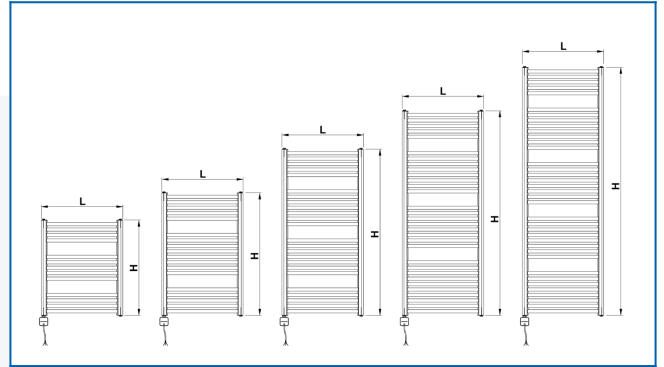

KORALUX RONDO COMFORT-ERA

Direct electric towel rail radiator with a balanced combination of function and design with integrated temperature controller with app

Entered filters

Heat output: $t_1: 75\text{ °C}$ | $t_2: 65\text{ °C}$ | $t_i: 20\text{ °C}$ | $\Delta t: 50\text{ °C}$