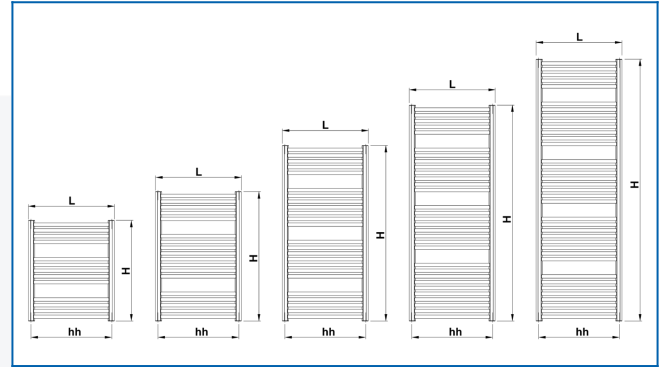

KORALUX RONDO COMFORT

Comfortable towel rail radiators with a balanced combination of function and design with bottom side connection

Entered filters

Heat output: $t_1: 75\text{ °C}$ | $t_2: 65\text{ °C}$ | $t_i: 20\text{ °C}$ | $\Delta t: 50\text{ °C}$