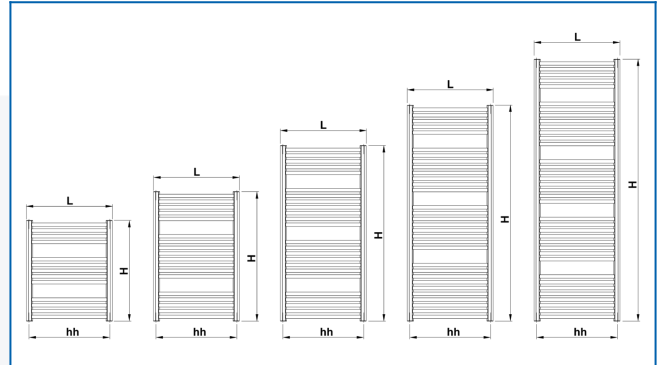

KORALUX RONDO COMFORT

Comfortable towel rail radiators with a balanced combination of function and design with bottom side connection

Entered filters

Heat output: $t_1: 75\text{ °C}$ | $t_2: 65\text{ °C}$ | $t_i: 20\text{ °C}$ | $\Delta t: 50\text{ °C}$