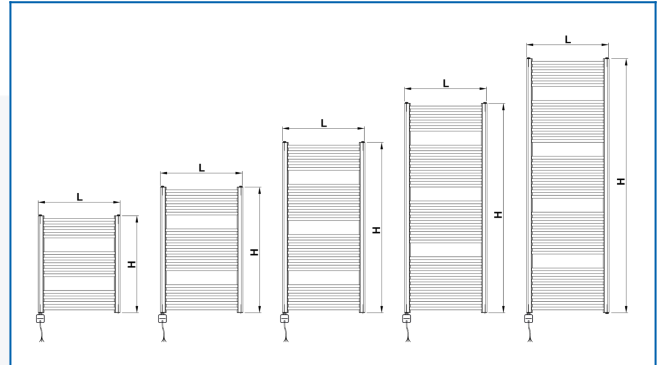

KORALUX RONDO CLASSIC-ERA

Direct electric towel rail radiator with an integrated temperature controller and app - favourable price-performance ratio

Entered filters

Heat output: $t_1: 75\text{ °C} \mid t_2: 65\text{ °C} \mid t_i: 20\text{ °C} \mid \Delta t: 50\text{ °C}$