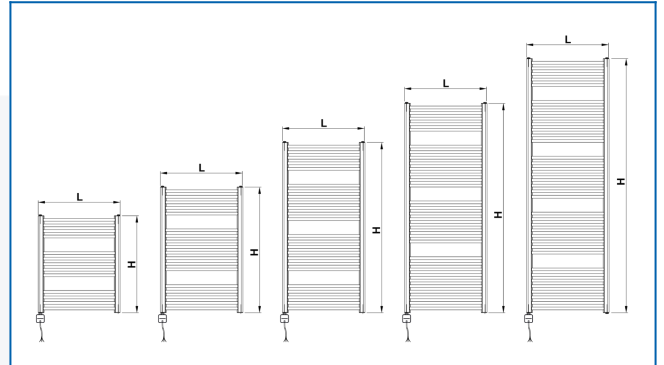

KORALUX RONDO CLASSIC-ERA

Direct electric towel rail radiator with an integrated temperature controller and app - favourable price-performance ratio

Entered filters

Heat output: $t_1: 75\text{ °C} \mid t_2: 65\text{ °C} \mid t_i: 20\text{ °C} \mid \Delta t: 50\text{ °C}$