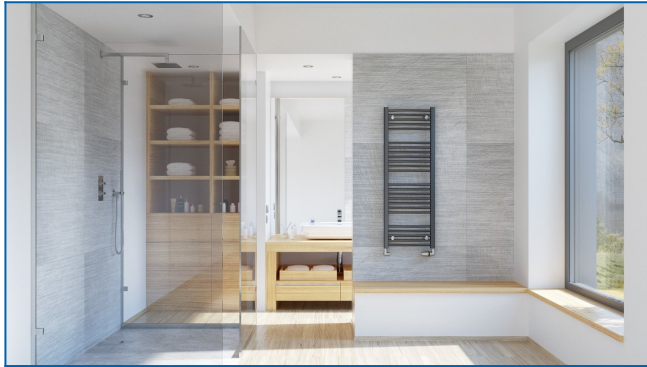

## KORALUX RONDO CLASSIC

The most popular towel rail radiators with an outstanding price - performance ratio with bottom side connection