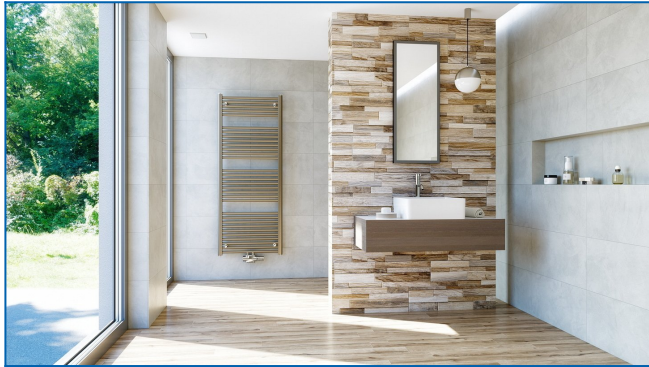

KORALUX LINEAR COMFORT - M

Comfortable towel rail radiators with a balanced combination of function and design with a modern middle connection

Entered filters

Heat output: $t_1: 75\text{ °C}$ | $t_2: 65\text{ °C}$ | $t_i: 20\text{ °C}$ | $\Delta t: 50\text{ °C}$