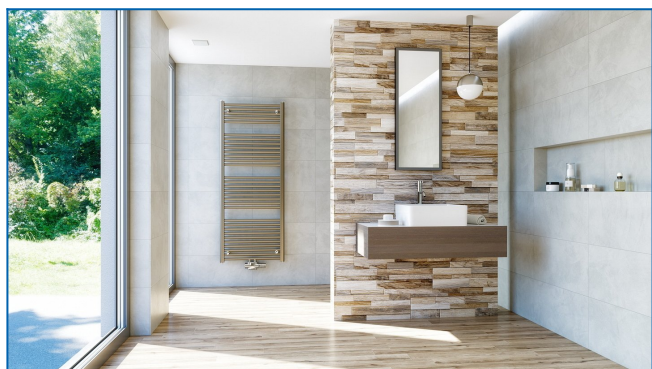

KORALUX LINEAR COMFORT - M

Comfortable towel rail radiators with a balanced combination of function and design with a modern middle connection

Entered filters

Heat output: $t_1: 75\text{ °C}$ | $t_2: 65\text{ °C}$ | $t_i: 20\text{ °C}$ | $\Delta t: 50\text{ °C}$