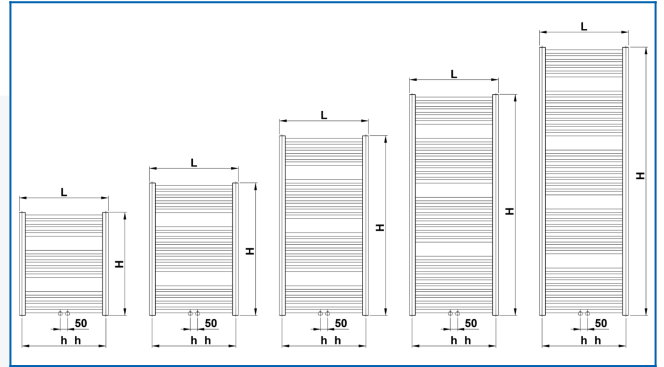

KORALUX LINEAR COMFORT - M

Comfortable towel rail radiators with a balanced combination of function and design with a modern middle connection

Entered filters

Heat output: $t_1: 75\text{ °C}$ | $t_2: 65\text{ °C}$ | $t_i: 20\text{ °C}$ | $\Delta t: 50\text{ °C}$