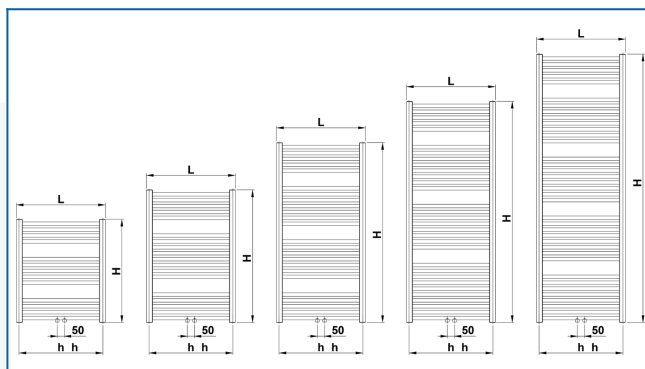

KORALUX LINEAR COMFORT - M

Comfortable towel rail radiators with a balanced combination of function and design with a modern middle connection

Entered filters

Heat output: $t_1: 75\text{ °C}$ | $t_2: 65\text{ °C}$ | $t_i: 20\text{ °C}$ | $\Delta t: 50\text{ °C}$