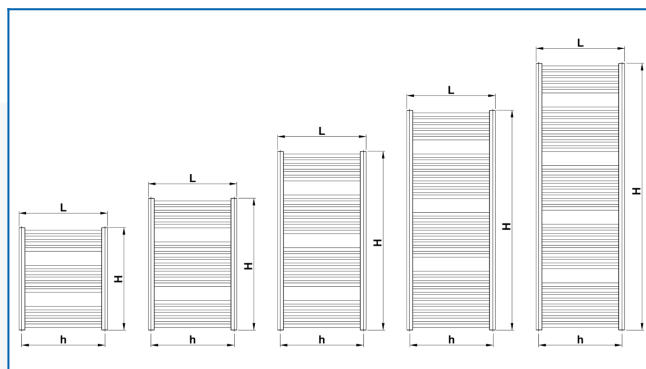

## KORALUX LINEAR COMFORT

Comfortable towel rail radiators with a balanced combination of function and design with bottom side connection

## Entered filters

Heat output:  $t_1: 75\text{ °C} \mid t_2: 65\text{ °C} \mid t_i: 20\text{ °C} \mid \Delta t: 50\text{ °C}$