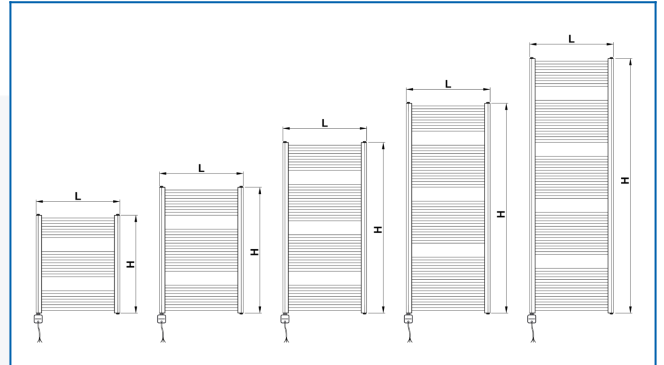

## KORALUX LINEAR CLASSIC-ERA

Direct electric towel rail radiator with an integrated temperature controller and app - favourable price-performance ratio