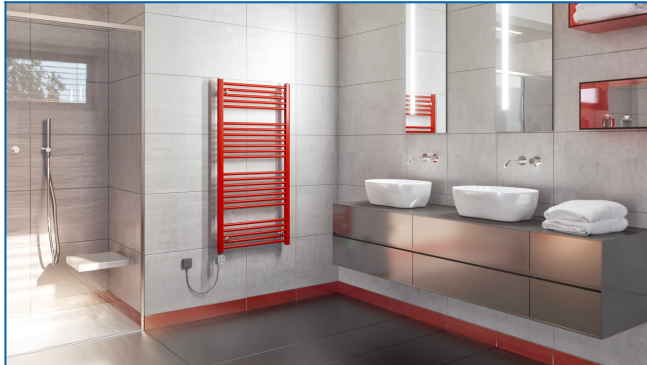

## KORALUX LINEAR CLASSIC-ERA

Direct electric towel rail radiator with an integrated temperature controller and app - favourable price-performance ratio