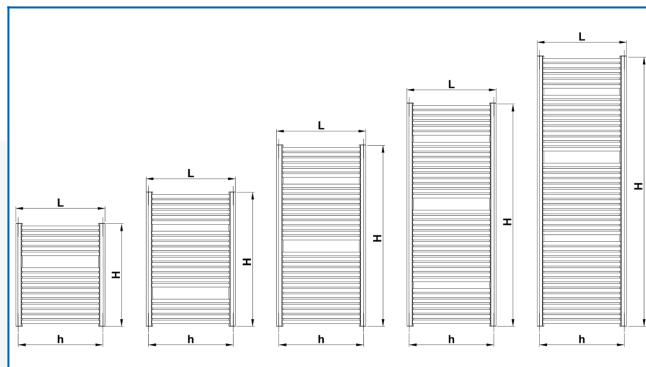

KORALUX RONDO MAX

Luxurious towel rail radiators for maximum heat output with bottom side connection

Entered filters

Heat output: $t_1: 75\text{ °C} \mid t_2: 65\text{ °C} \mid t_i: 20\text{ °C} \mid \Delta t: 50\text{ °C}$