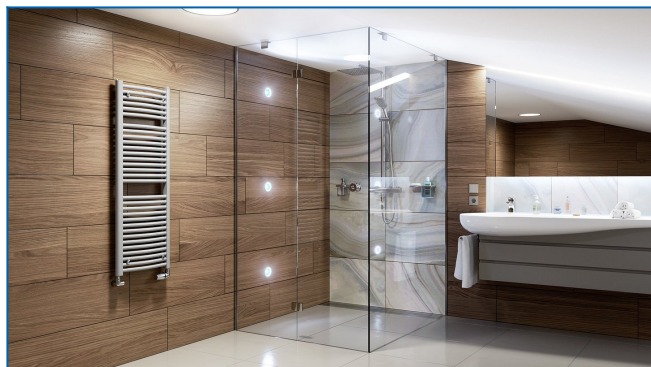

KORALUX RONDO MAX

Luxurious towel rail radiators for maximum heat output with bottom side connection

Entered filters

Heat output: $t_1: 75\text{ °C} \mid t_2: 65\text{ °C} \mid t_i: 20\text{ °C} \mid \Delta t: 50\text{ °C}$