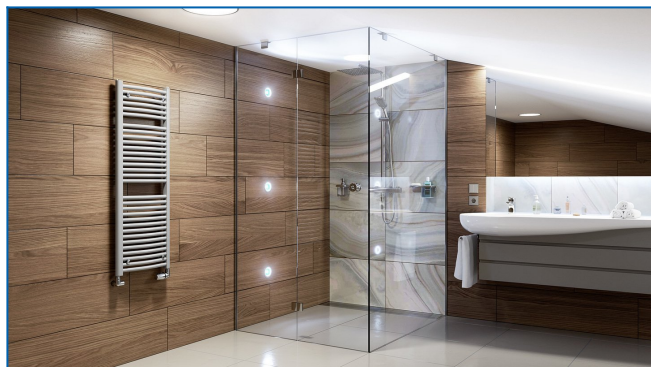

## KORALUX RONDO MAX

Luxurious towel rail radiators for maximum heat output with bottom side connection