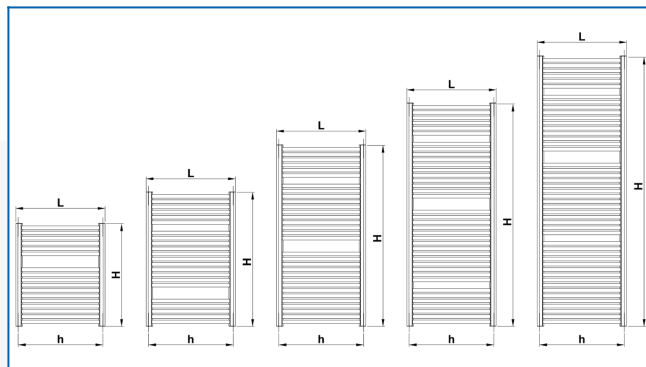

## KORALUX RONDO MAX

Luxurious towel rail radiators for maximum heat output with bottom side connection

## Entered filters

Heat output:  $t_1: 75\text{ °C} \mid t_2: 65\text{ °C} \mid t_i: 20\text{ °C} \mid \Delta t: 50\text{ °C}$