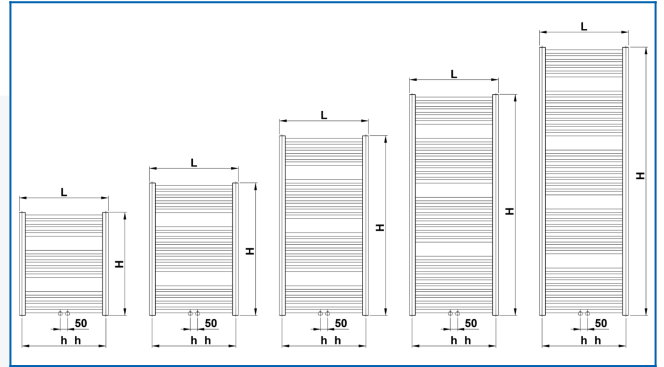

KORALUX LINEAR COMFORT - M

Comfortable towel rail radiators with a balanced combination of function and design with a modern middle connection

Entered filters

Heat output: $t_1: 75\text{ °C} \mid t_2: 65\text{ °C} \mid t_i: 20\text{ °C} \mid \Delta t: 50\text{ °C}$