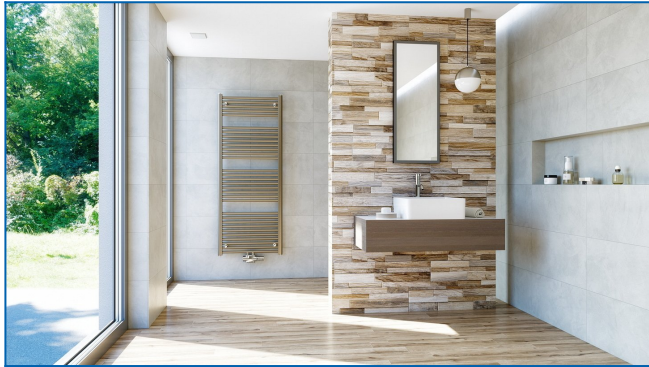

KORALUX LINEAR COMFORT - M

Comfortable towel rail radiators with a balanced combination of function and design with a modern middle connection

Entered filters

Heat output: $t_1: 75\text{ °C} \mid t_2: 65\text{ °C} \mid t_i: 20\text{ °C} \mid \Delta t: 50\text{ °C}$