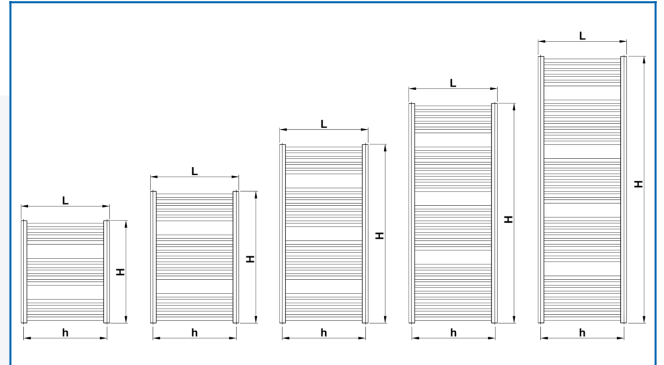

KORALUX LINEAR COMFORT

Comfortable towel rail radiators with a balanced combination of function and design with bottom side connection

Entered filters

Heat output: $t_1: 75\text{ °C}$ | $t_2: 65\text{ °C}$ | $t_i: 20\text{ °C}$ | $\Delta t: 50\text{ °C}$