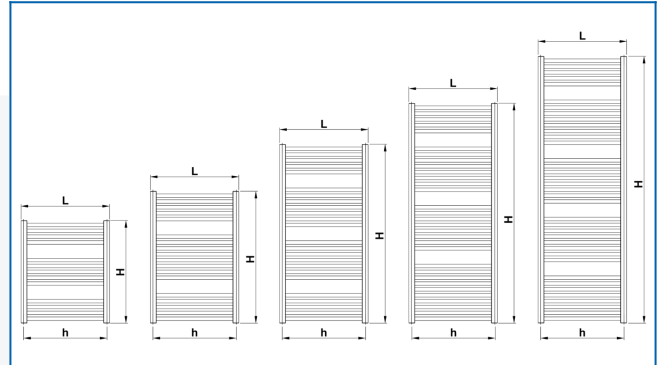

## KORALUX LINEAR COMFORT

Comfortable towel rail radiators with a balanced combination of function and design with bottom side connection

## Entered filters

Heat output:  $t_1: 75\text{ °C}$  |  $t_2: 65\text{ °C}$  |  $t_i: 20\text{ °C}$  |  $\Delta t: 50\text{ °C}$