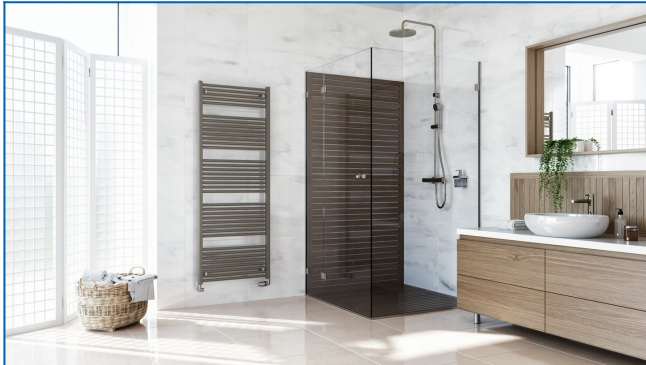

## KORALUX LINEAR COMFORT

Comfortable towel rail radiators with a balanced combination of function and design with bottom side connection