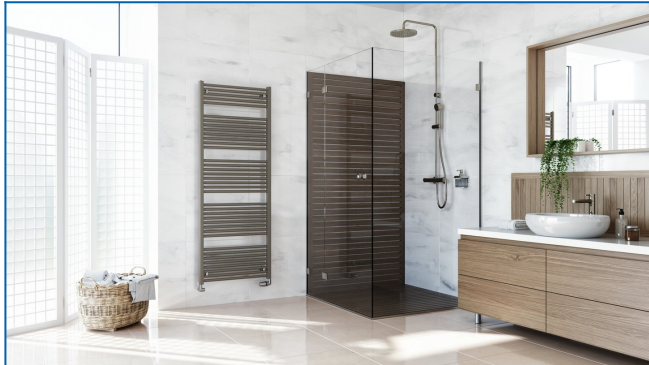

KORALUX LINEAR COMFORT

Comfortable towel rail radiators with a balanced combination of function and design with bottom side connection

Entered filters

Heat output: $t_1: 75\text{ °C}$ | $t_2: 65\text{ °C}$ | $t_i: 20\text{ °C}$ | $\Delta t: 50\text{ °C}$