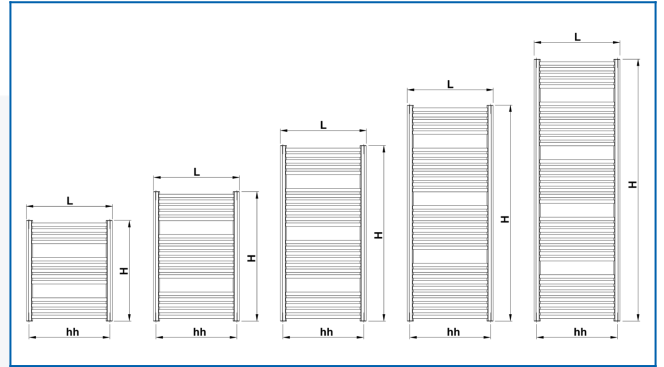

KORALUX RONDO COMFORT

Comfortable towel rail radiators with a balanced combination of function and design with bottom side connection

Entered filters

Heat output: $t_1: 75\text{ °C}$ | $t_2: 65\text{ °C}$ | $t_i: 20\text{ °C}$ | $\Delta t: 50\text{ °C}$