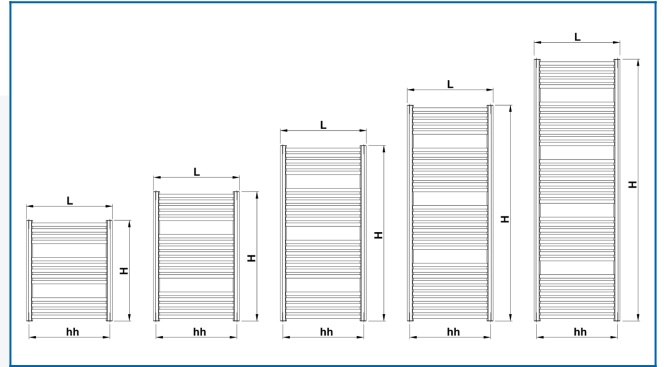

KORALUX RONDO COMFORT

Comfortable towel rail radiators with a balanced combination of function and design with bottom side connection

Entered filters

Heat output: $t_1: 75\text{ °C}$ | $t_2: 65\text{ °C}$ | $t_i: 20\text{ °C}$ | $\Delta t: 50\text{ °C}$