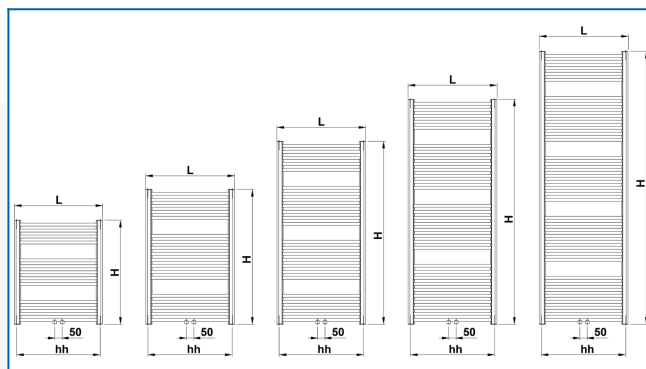

KORALUX RONDO CLASSIC-M

The most popular towel rail radiators with an outstanding price - performance ratio with a modern middle connection

Entered filters

Heat output: $t_1: 75\text{ °C}$ | $t_2: 65\text{ °C}$ | $t_i: 20\text{ °C}$ | $\Delta t: 50\text{ °C}$