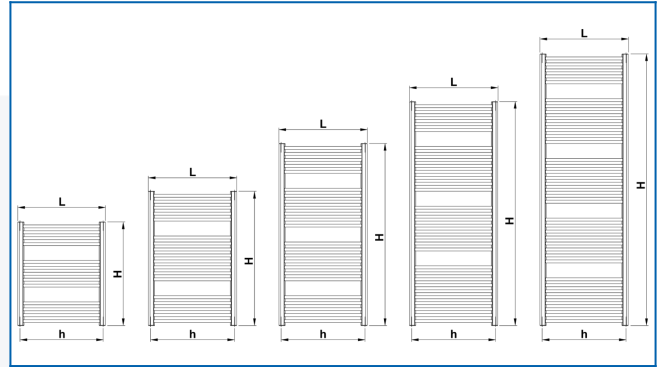

KORALUX RONDO CLASSIC

The most popular towel rail radiators with an outstanding price - performance ratio with bottom side connection

Entered filters

Heat output: $t_1: 75\text{ °C} \mid t_2: 65\text{ °C} \mid t_i: 20\text{ °C} \mid \Delta t: 50\text{ °C}$