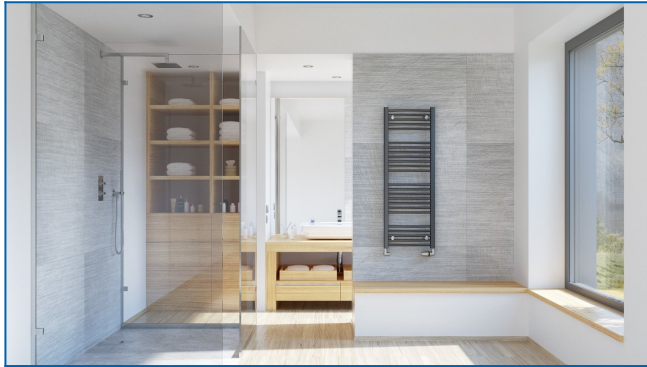

KORALUX RONDO CLASSIC

The most popular towel rail radiators with an outstanding price - performance ratio with bottom side connection

Entered filters

Heat output: $t_1: 75\text{ °C} \mid t_2: 65\text{ °C} \mid t_i: 20\text{ °C} \mid \Delta t: 50\text{ °C}$