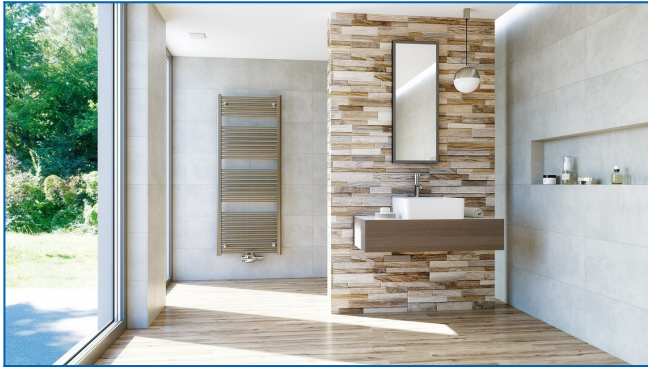

KORALUX LINEAR COMFORT - M

Comfortable towel rail radiators with a balanced combination of function and design with a modern middle connection

Entered filters

Heat output: $t_1: 75\text{ °C}$ | $t_2: 65\text{ °C}$ | $t_i: 20\text{ °C}$ | $\Delta t: 50\text{ °C}$