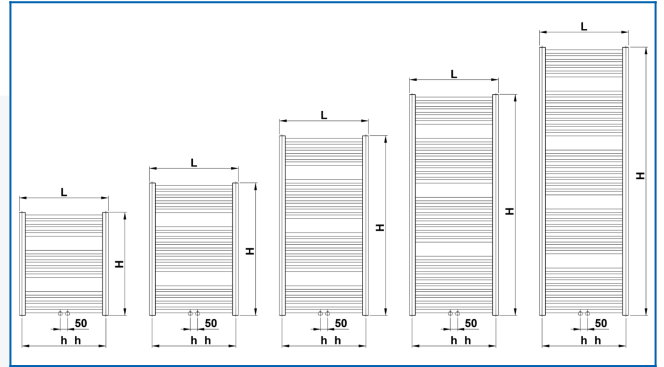

## KORALUX LINEAR COMFORT - M

Comfortable towel rail radiators with a balanced combination of function and design with a modern middle connection

## Entered filters

Heat output:  $t_1: 75\text{ °C}$  |  $t_2: 65\text{ °C}$  |  $t_i: 20\text{ °C}$  |  $\Delta t: 50\text{ °C}$