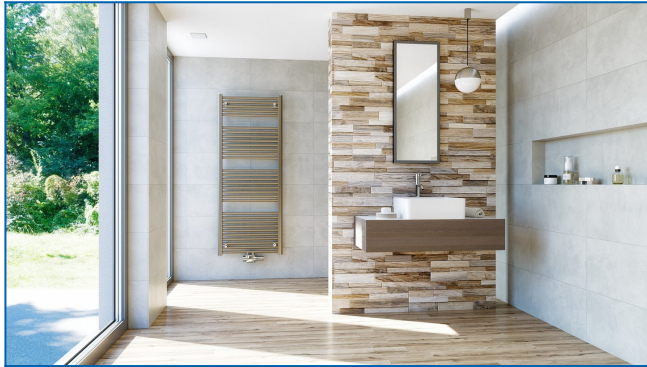

## KORALUX LINEAR COMFORT - M

Comfortable towel rail radiators with a balanced combination of function and design with a modern middle connection