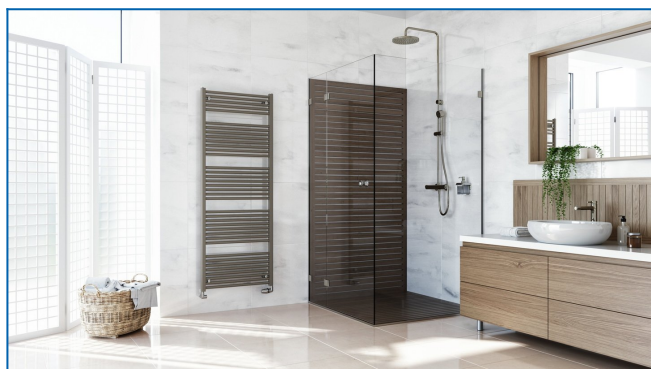

KORALUX LINEAR COMFORT

Comfortable towel rail radiators with a balanced combination of function and design with bottom side connection

Entered filters

Heat output: $t_1: 75\text{ °C}$ | $t_2: 65\text{ °C}$ | $t_i: 20\text{ °C}$ | $\Delta t: 50\text{ °C}$