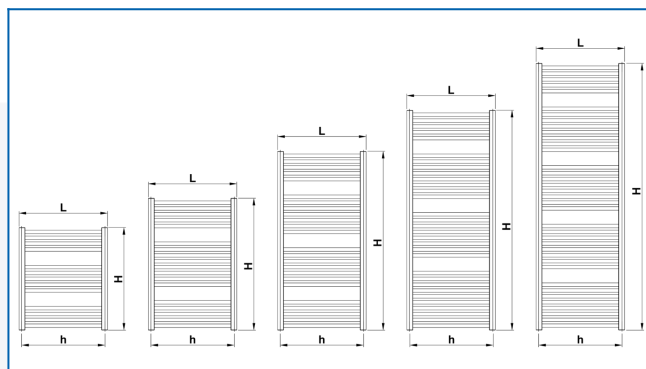

## KORALUX LINEAR COMFORT

Comfortable towel rail radiators with a balanced combination of function and design with bottom side connection

## Entered filters

Heat output:  $t_1: 75\text{ °C}$  |  $t_2: 65\text{ °C}$  |  $t_i: 20\text{ °C}$  |  $\Delta t: 50\text{ °C}$