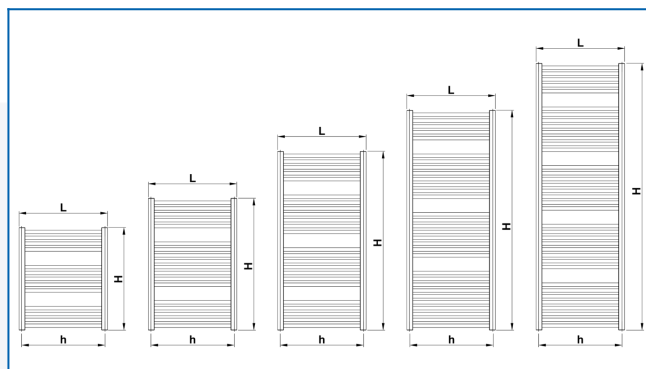

KORALUX LINEAR COMFORT

Comfortable towel rail radiators with a balanced combination of function and design with bottom side connection

Entered filters

Heat output: $t_1: 75\text{ °C}$ | $t_2: 65\text{ °C}$ | $t_i: 20\text{ °C}$ | $\Delta t: 50\text{ °C}$