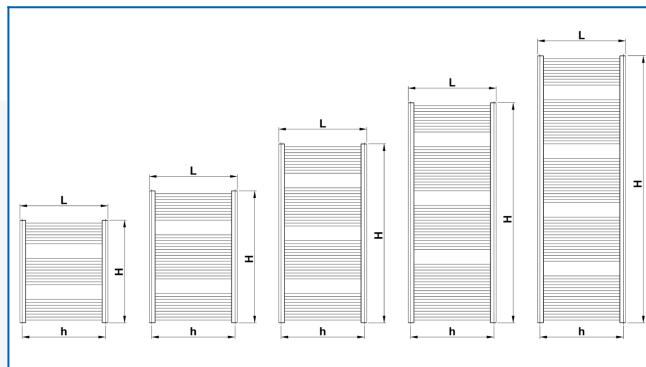

## KORALUX LINEAR CLASSIC

The most popular towel rail radiators with an outstanding price - performance ratio with bottom side connection