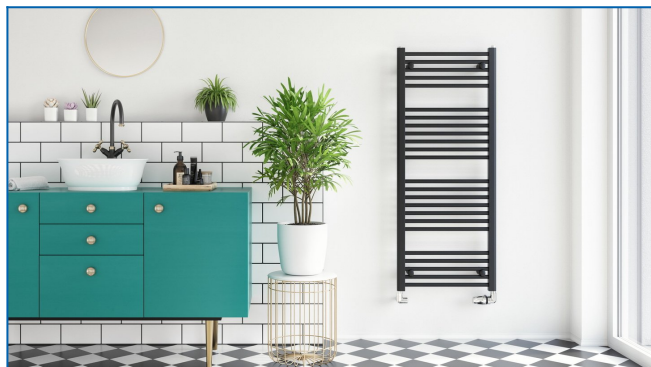

## KORALUX LINEAR CLASSIC

The most popular towel rail radiators with an outstanding price - performance ratio with bottom side connection